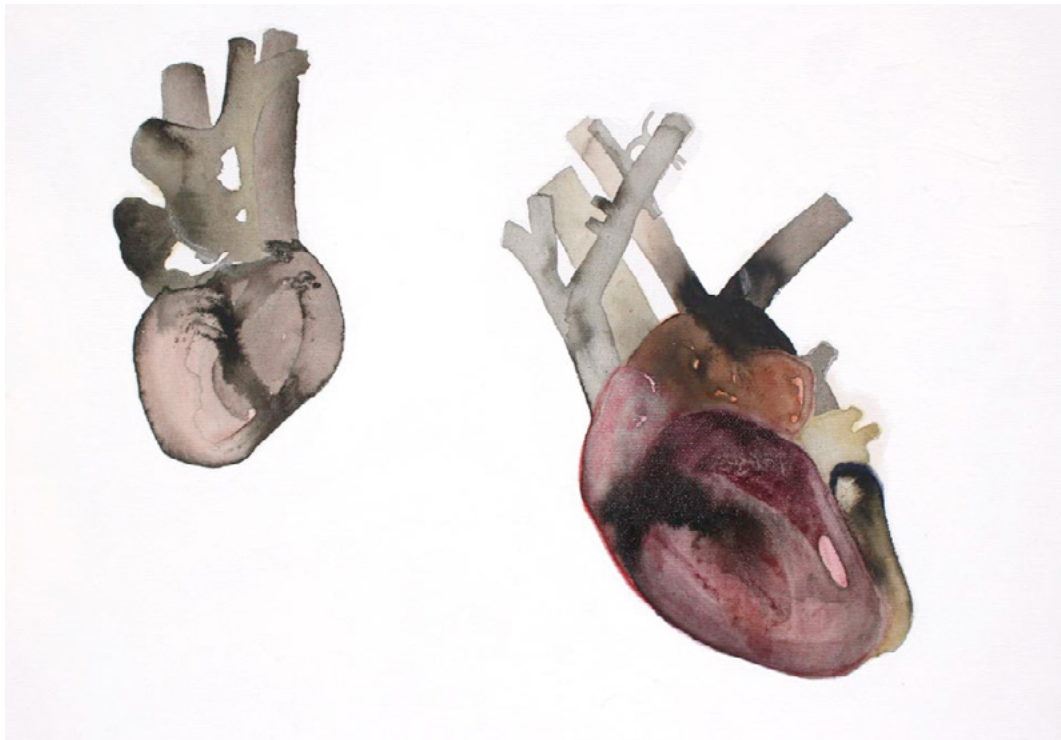

A Pulpy Mass I  
2011, oil on board, 90 x 60 cm

A Pulpy Mass II  
2011, oil on board, 90 x 60 cm

In Addition 2011, oil on canvas, 75 x 60 cm

Frenzy  
2011, oil on board, 90 x 60 cm

Grizzly circle  
2011, ink and oil on board, 90 x 60 cm

Brainspill  
2011, oil on board, 90 x 60 cm

Torso study  
2011, oil on board, 90 x 60 cm

Liquid hearts 2011, ink and oil on canvas, 40 x 50 cm

Spine study 2011, ink on canvas, 50 x 40 cm